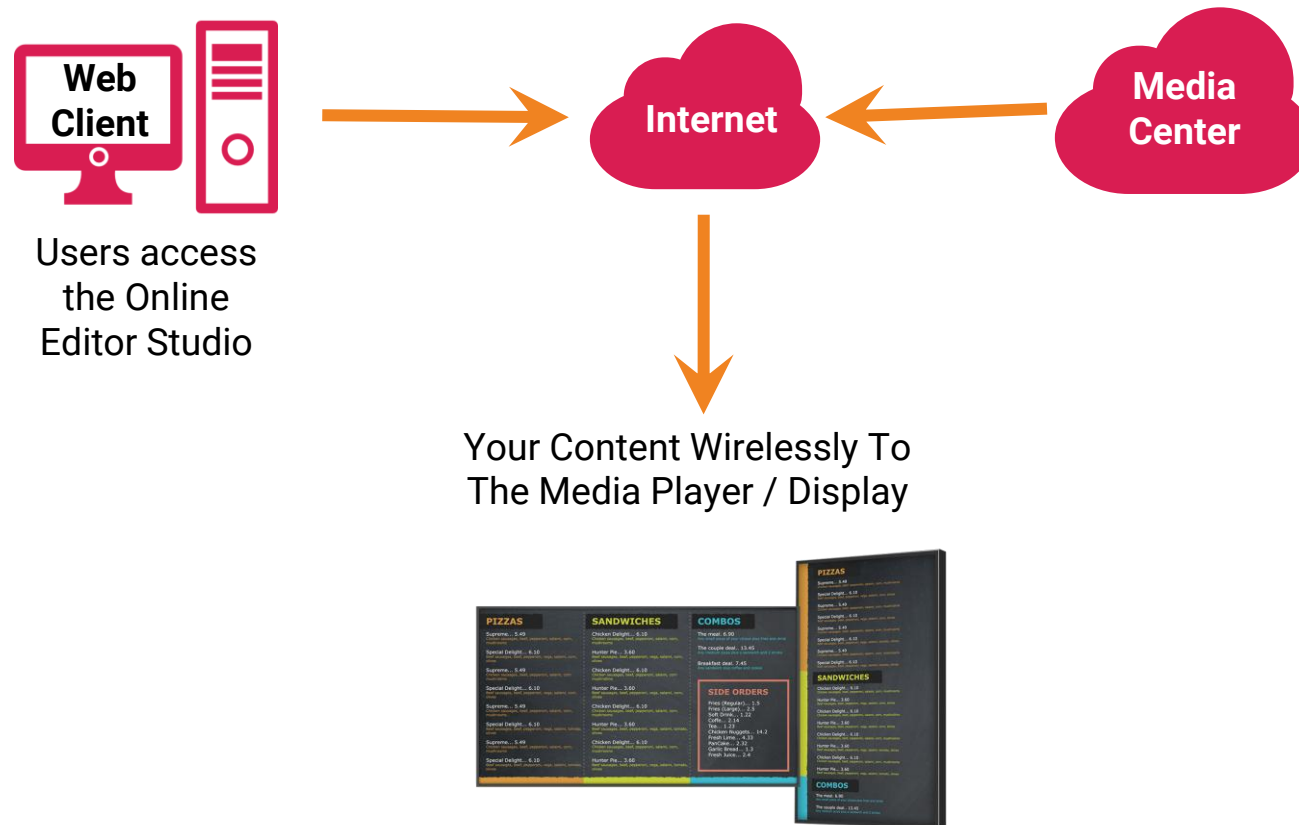

Online Studio Editor

Your total tool-kit for cloud-based digital signage!

Advanced Scheduling and Playlists

- Drag and drop the template sequence to create playlists
- Built-in live preview of the created playlist
- Set individual or group template time of duration
- Schedule content to auto play on a specific times and days
- Set content expiration and or recurring dates

Real-Time Reports and Proof of Play

- Proof of Play: a list of how many times content played and how long it played
- Performance: all media assets that played, exposure time, and play count

Online Status, Health and Admin Control

- View connectivity status of all screens and what playlist is displaying
- Media player status, name, and most recent time of content update
- Admin control; create sub-users with limited or full access

Creative Expiration:

☒ Set expire time schedule ☐ Play forever

Start playing from

End playing at

☒ **Recurring**

Start playing from

End playing at

☐ Every day ☒ **Weekly**

☐ Sunday ☒ **Monday** ☒ **Tuesday**

☒ **Wednesday** ☒ **Thursday** ☒ **Friday**

☐ Saturday

NoviSign Dashboard Monitor Reports

Dashboard /

By Screen | **By Device**

Player Connectivity		Player Version		OS Version	
Status	Quantity	Version	Quantity	OS	Quantity
Online	2	4.3.34-0-0	4	Android (5.0)	7
3+ hours offline	0	4.3.41-0-0	3	Android (4.4.2)	5
8+ hours offline	0	4.3.59-0-0	2	Android (5.1.1)	4
24+ hours offline	22	4.3.65-0-0	2	Android (4.2.2)	2
		4.1.0.3-a	2	Windows 7 (6.1 amd64)	1
		other	11	other	5

Technical Diagram